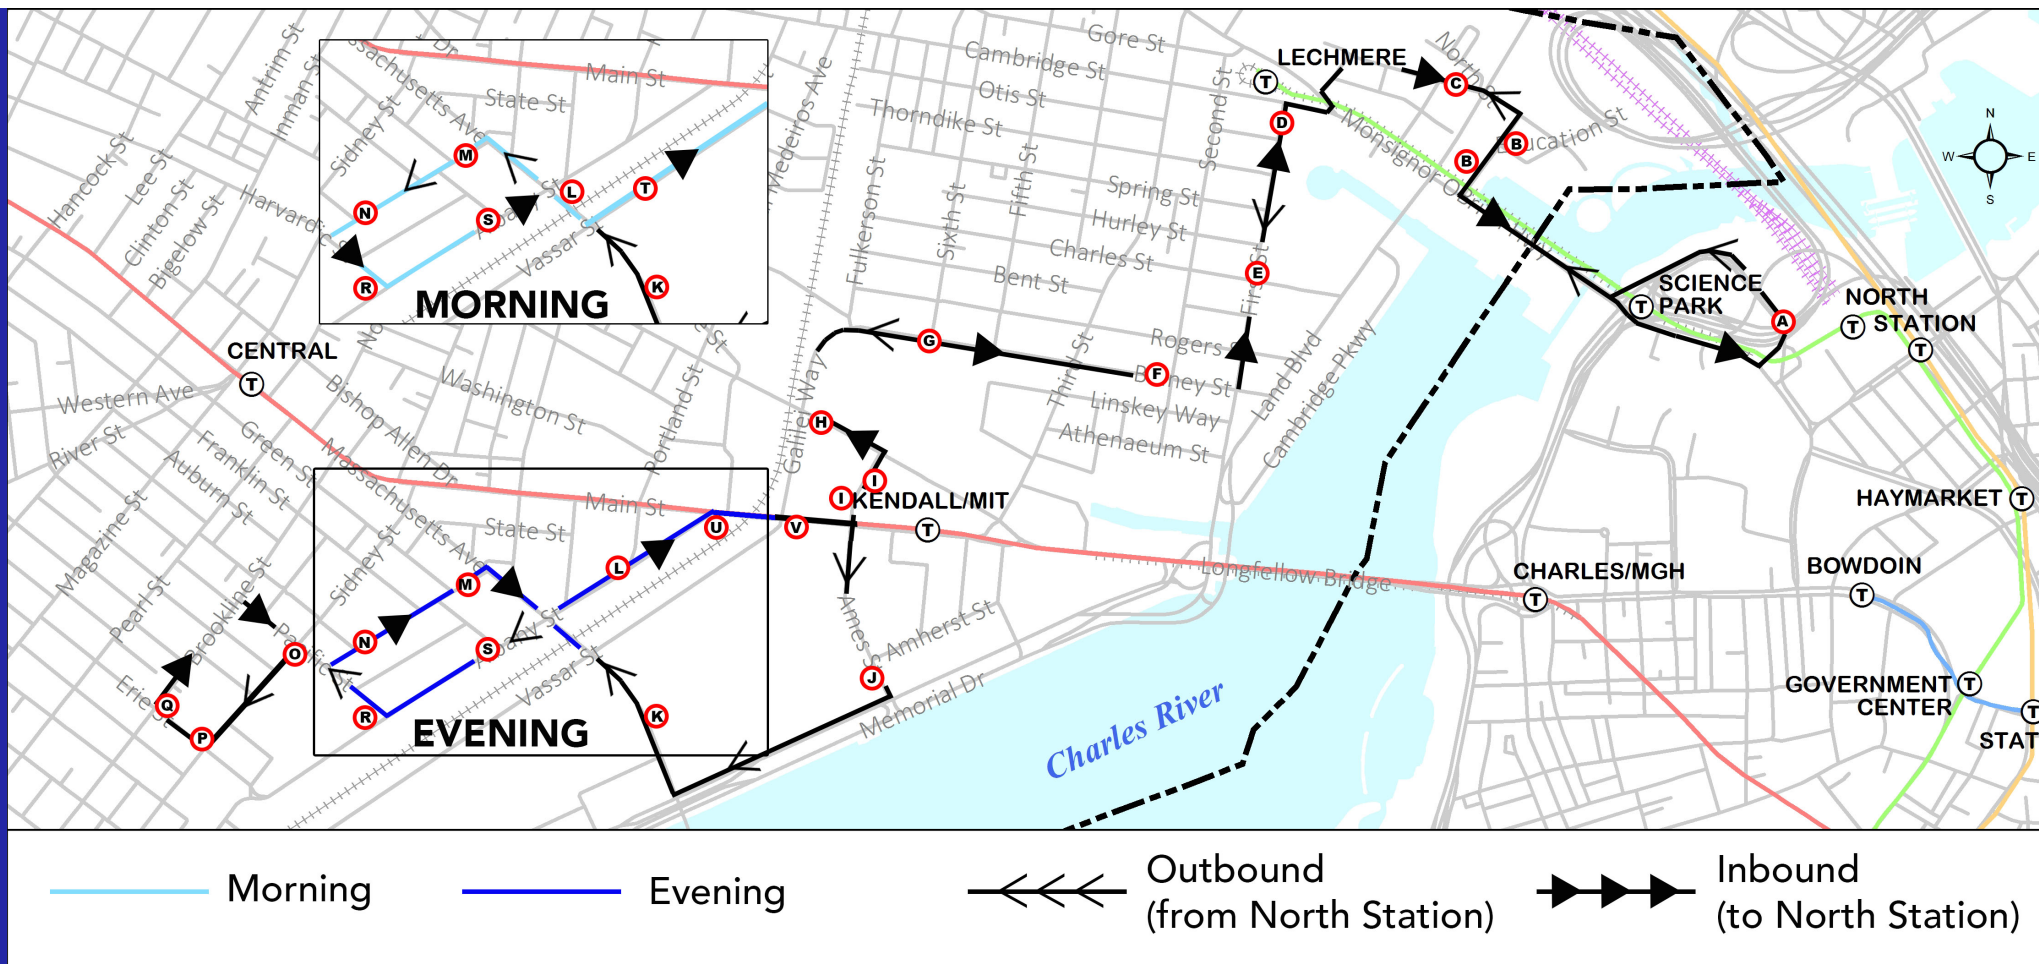

## NORTH STATION TO CAMBRIDGEPORT VIA KENDALL SQ

@ezride

@charlesrivertma

www.ezride.info | 617-8EZ-INFO

\*Buses will load passengers and depart Kendall Sq. stops without layover.

\*\*Last stop, bus does not continue.

Times are dependent on traffic conditions.

# MORNING/EVENING ROUTE