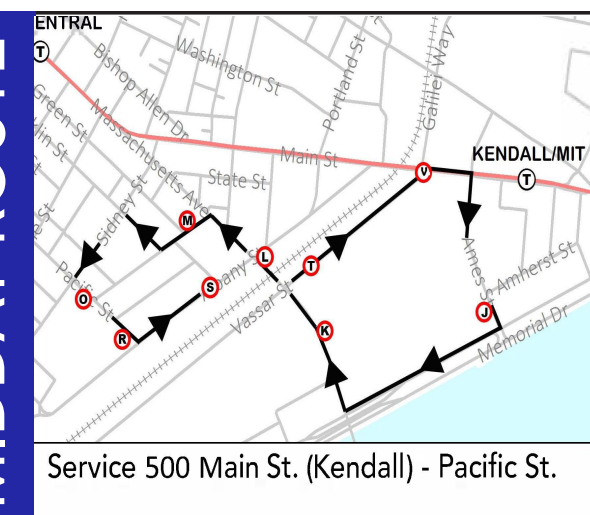

MIDDAY ROUTE

DAILY OPERATION

MONDAY - FRIDAY
MORNING: 6:20 AM - 10:45 AM
MIDDAY: 10:45 AM - 2:55 PM **EVENING:** 2:55 PM - 8:00 PM

NON-OPERATIONAL DAYS

NEW YEAR'S EVE
NEW YEAR'S DAY
MEMORIAL DAY
INDEPENDENCE DAY*
THANKSGIVING DAY
DAY AFTER THANKSGIVING
CHRISTMAS DAY

* No service on July 3, 2020 in observance of Independence Day*

STOPS

	*MBTA connection	†Stop closest to Kendall Square
A| NORTH STATION* - Nashua St. under Leverett Connector		I| KENDALL SQUARE*† - 71 Ames St. (Outbound), 88 Ames St. (Inbound)
B| MUSEUM WAY - at 1 Education St. (Outbound), 17 Museum Way (Inbound)		J| AMES STREET/AMHERST STREET - Ames St. south of Amherst St.
C| MORGAN AVE - Morgan Ave. at Leighton St.		K| MASS AVE/MIT* - 77 Mass Ave
D| LECHMERE* - First St. at Otis St.		L| MASS AVE/ALBANY STREET - Mass Ave at Albany St. (Outbound AM), 60 Albany St. (Inbound PM)
E| FIRST STREET - First St. at Charles St.		M| LANDSDOWNE/MASS AVE - Landsdowne St. at Green St. (Outbound AM, Inbound PM)
F| BINNEY STREET - Binney St. at Second St. (Outbound), 100 Binney St. (Inbound)		N| LANDSDOWNE/UNIVERSITY PARK - Landsdowne St. between Franklin & Pilgrim (Outbound AM, Inbound PM)
G| SIXTH STREET - Binney St. at Sixth St.		O| PACIFIC STREET - Pacific St. at Landsdowne St.
H| BROADWAY/GALILEO WAY - 155 Broadway (Outbound), 105 Broadway (Inbound)		P| ERIE STREET - Erie St. at Sidney St.
		Q| CAMBRIDGEPORT* - Brookline St. at Erie St.
		R| PACIFIC STREET/ALBANY STREET - On Pacific at Albany St.
		S| ALBANY STREET/EDGERTON HOUSE - At 143 Albany St.
		T| VASSAR/MASS AVE* - MBTA stop on Vassar (Inbound AM only)
		U| MAIN STREET/ALBANY STREET - Main St. at Albany St. (Inbound PM only)
		V| MAIN/VASSAR STREET - At 500 Main St.

EZRide is a service of Charles River Transportation Management Association | www.charlesrivertma.org

Buses are owned and operated by Paul Revere Transportation, LLC

EZRide is not affiliated with the MBTA. MBTA fares and passes are NOT accepted on EZRide.